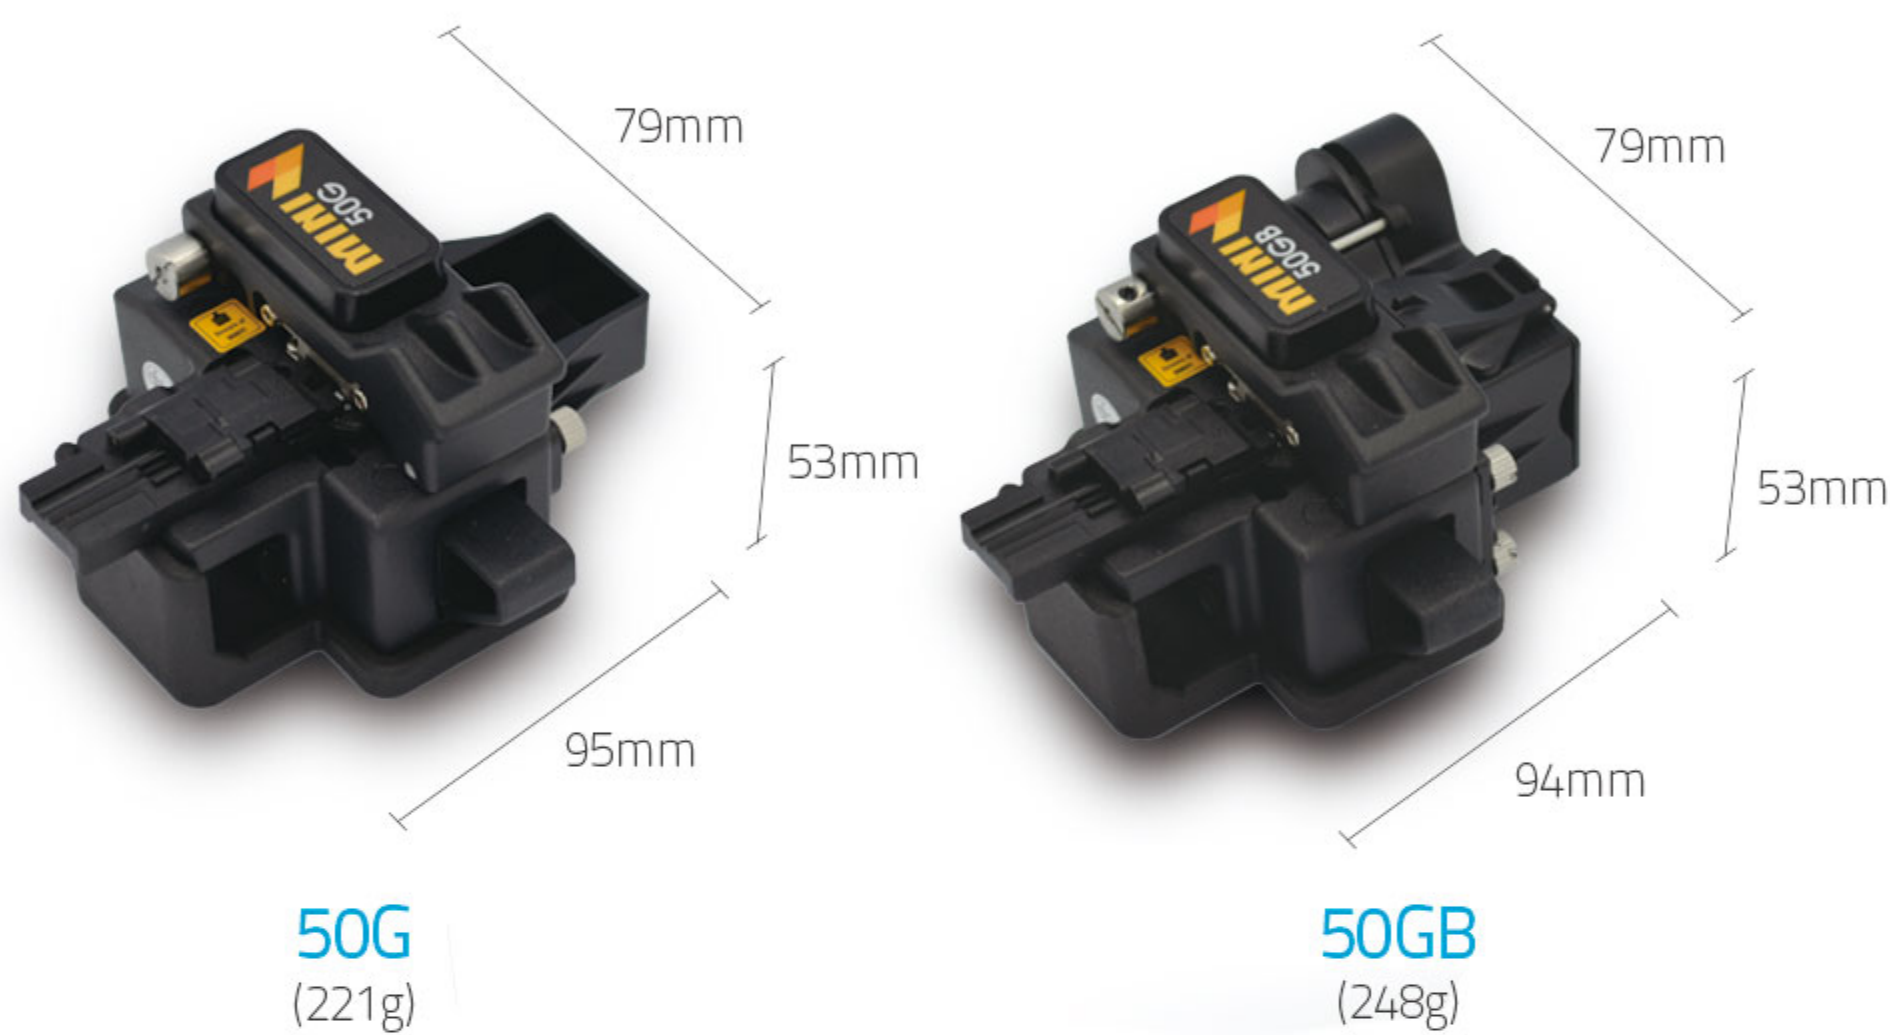

Mini 50G 50GB

High Precision
Cleaver

The Most Precise Mini Cleaver

01 Performance

02 Universal Holder

250 μ m
900 μ m
2~3 \emptyset
Indoor

03 The Most Precise Mini Cleaver

04 Blade Life-Span

$\leq 0.5^\circ$: 50,000

05 Robust & Shock Resistant

06 Chip Collector (50GB)

Specifications

Type	Single Fiber
Applicable Fiber	250 μ m, 900 μ m, Φ 2mm, Φ 3mm, Drop Cable
Clad Diameter	80~125 μ m
Length	8~20mm(single fiber)
Cleaving Angle	$\leq 0.5^\circ$
Lifespan of Blade	50,000 times
Operation Step	2 steps / Auto Pushback Slider Block
Holder	Universal Holder
Collector	Auto Collector (50GB)