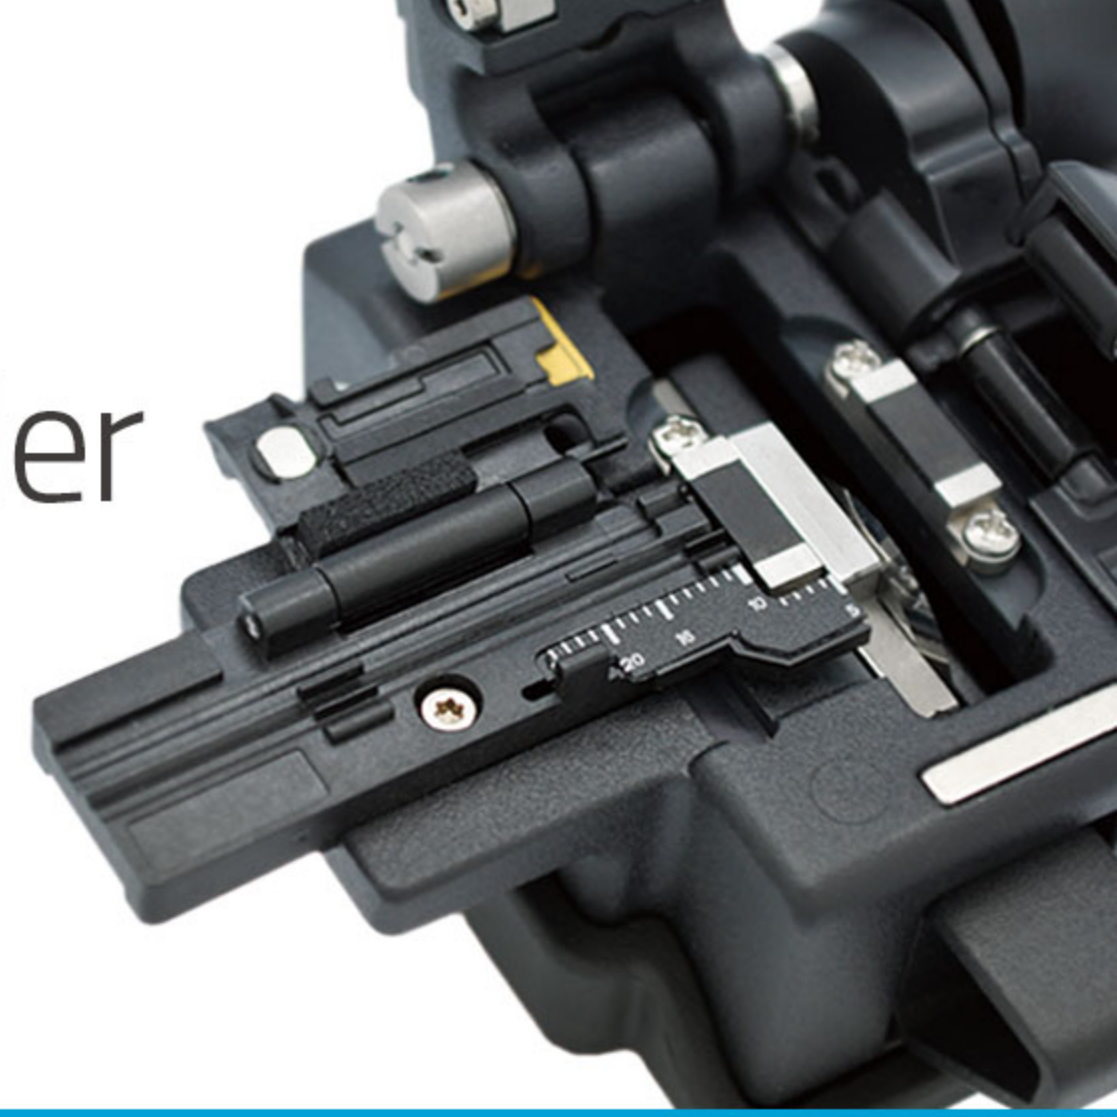

Mini 50G 50GB

High Precision
Cleaver

The Most Precise Mini Cleaver

01 Performance

02 Universal Holder

250 μ m
900 μ m
2~3 \emptyset
Indoor

03 The Most Precise Mini Cleaver

04 Blade Life-Span

$\leq 0.5^\circ$: 50,000

05 Robust & Shock Resistant

06 Chip Collector (50GB)

Specifications

Type	Single Fiber
Applicable Fiber	250 μ m, 900 μ m, Φ 2mm, Φ 3mm, Drop Cable
Clad Diameter	80~125 μ m
Length	8~20mm(single fiber)
Cleaving Angle	$\leq 0.5^\circ$
Lifespan of Blade	50,000 times
Operation Step	2 steps / Auto Pushback Slider Block
Holder	Universal Holder
Collector	Auto Collector (50GB)