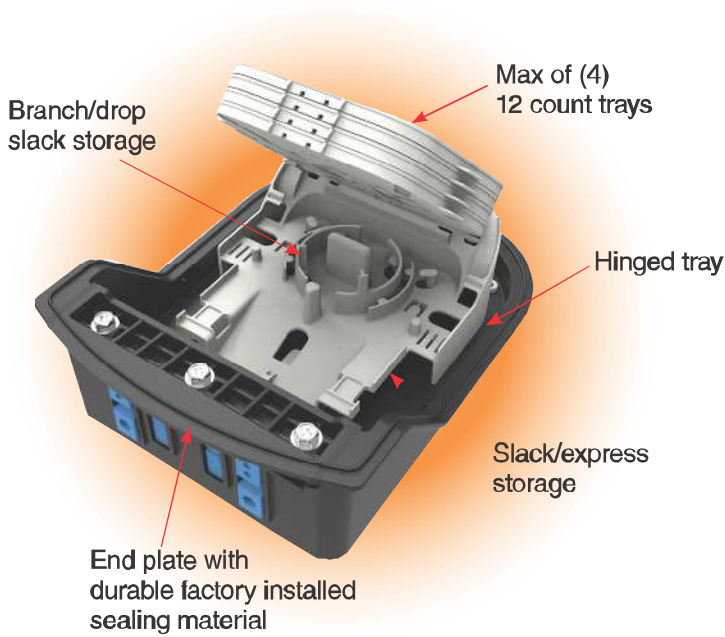

PLP® Fiber Optic Products
COYOTE® DTC8 (Drop Termination Closure)
Installation Environments

**SPLICE ORGANIZER
PROTECTED STORAGE**