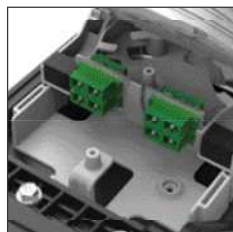

## COYOTE® DTC8 (Drop Termination Closure) 8 Grommet Design

COMMUNICATIONS

ENERGY

SPECIAL INDUSTRIES

SOLAR