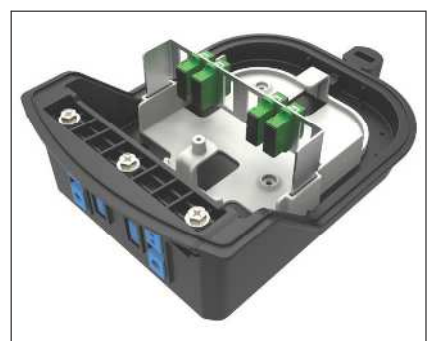

#### Key Features:

- **Size:** 12" x 8.8" x 3.5"  
(305 x 225 x 90 mm)
- **Max Splice Capacity:** 48
- **Max Adapter Capacity:** See table for adapter options
- **Grommet Quantity:** 8 – See table for grommet options
- Flexible grommet sealing system supports a wide range of flat or round cable profiles
- Factory installed sealing materials
- Reenterable and reusable
- Designed to GR-771 Generic Requirements for Fiber Splice Closures
- Constructed with flame retardant UV stabilized material
- Hinged collar system provides quick access. No special tools required.
- IP-68 Rated

Grommet View

No Organizer

Splice Organizer

Splice Organizer

Splice + Adapters

Splice + Adapters

Splice + Adapters

Adapter Organizer