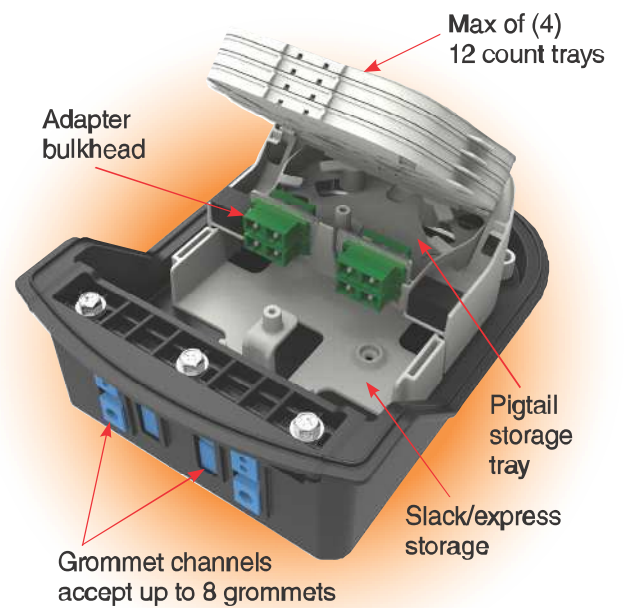

SPLICE + ADAPTERS