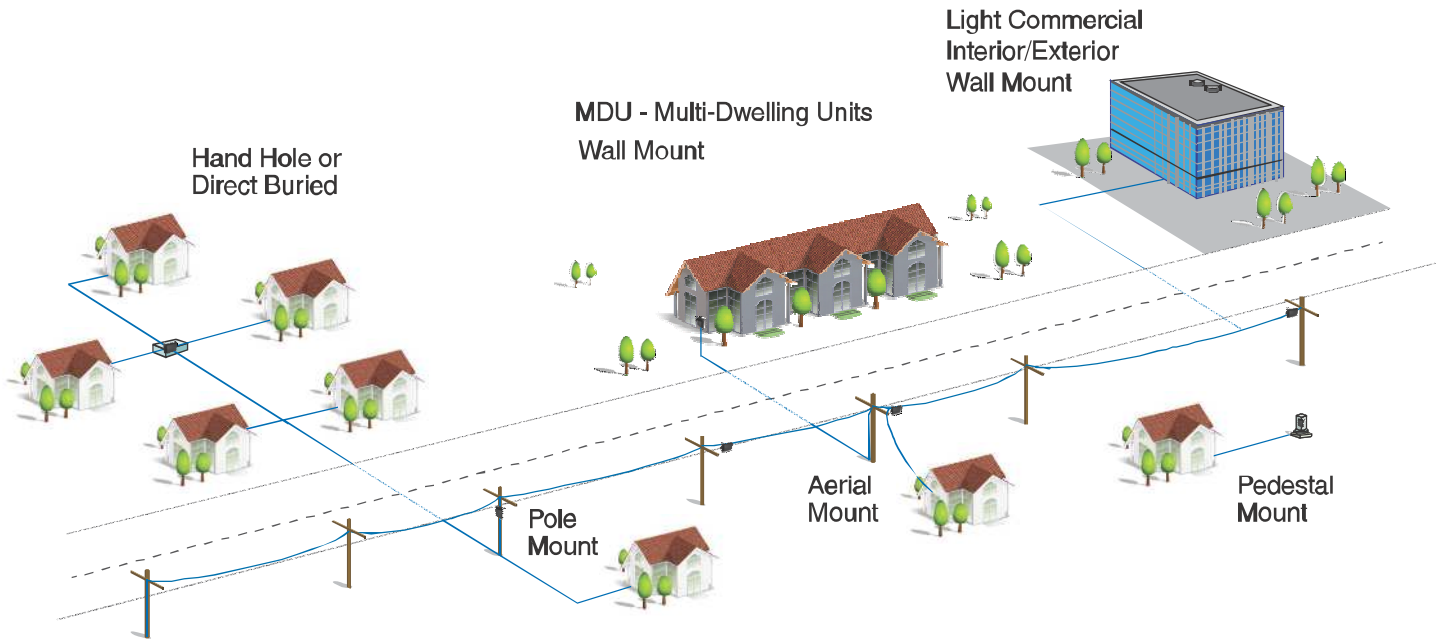

PLP® Fiber Optic Products
COYOTE® DTC8 (Drop Termination Closure)
Installation Environments

**SPLICE ORGANIZER
PROTECTED STORAGE**